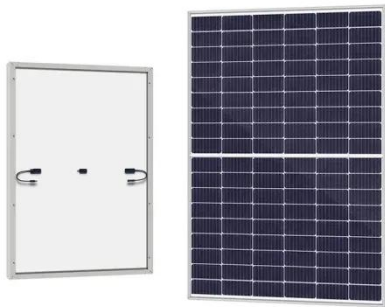

Feb 1, 2024 · The communication base station installs solar panels outdoors, and adds MPPT solar controllers and other equipment in the computer room. The power generated by solar ...

[Get Started](#)

- ☒ IP65/IP55 OUTDOOR CABINET
- ☒ OUTDOOR CABINET WITH AIR CONDITIONER
- ☒ OUTDOOR ENERGY STORAGE CABINET
- ☒ 19 INCH

Communication Base Station Energy Solutions

A telecommunications company in Central Asia built a communication base station in a desert region far from the power grid. Due to harsh climate conditions and the absence of on-site ...

[Get Started](#)

Measurements and Modelling of Base Station Power Consumption under Real

Power consumption caused by air conditioning can be reduced by minimizing the operational temperature of base station models, or by using additional elements like heat exchangers, ...

[Get Started](#)