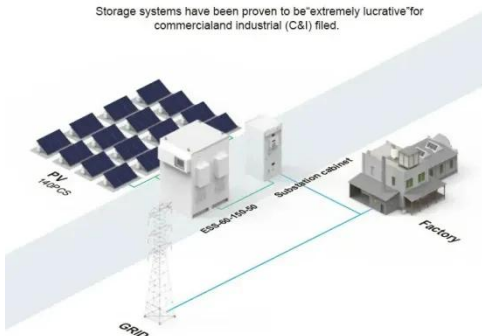

BASIC APPLICATION

Telecom Base Station Power System Solution

The EverExceed base station system is equipped with an AC and DC system, which consists of an AC distribution box/panel, a -48V high-frequency switch combined power supply (including ...

[Get Started](#)

Optimal Solar Power System for Remote ...

Sep 15, 2016 · For cellular network