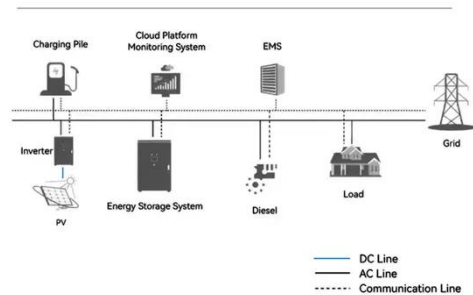

operators, decreasing the operational expenditures of the network and maintaining profitability are important issues. ...

[Get Started](#)

System Topology

Outdoor Cabinet BESS
50 kWh/500 kWh Battery Storage System
Industrial and Commercial Energy Storage

- **All In One**
  Integrating battery packs
- **Intelligent Integration**
  Integrated photovoltaic storage cabinet
- **High-capacity**
  50-500kWh
- **Rated AC Power**
  50-100kW
- **Degree of Protection**
  IP54
- **Altitude**
  3000m(>3000m derating)
- **Operating Temperature Range**
  -20-60°C(Derating above 50 °C)

Solar telecommunications base station

The solar power supply system of the communication base station consists of photovoltaic modules, array brackets, sink boxes, charge and discharge ...

[Get Started](#)

Energy storage system of communication base station

The Energy storage system of communication base station is a comprehensive solution designed for various critical infrastructure scenarios, including communication base stations, smart ...

[Get Started](#)