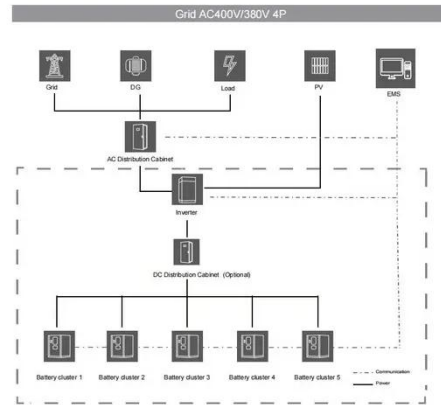

- ☒ 50KW/100KWH
- ☒ HIGHER POWER OUTPUT IN OFF-GRID MODE
- ☒ CONVENIENT OPERATION & MAINTENANCE
- ☒ PRE-WIRED

supply system of the communication base station is composed of a wind turbine, a solar cell module, an integrated controller for hybrid energy ...

[Get Started](#)

What is a base station energy storage power ...

Feb 14, 2024 · A base station energy storage power station refers to a facility designed to store energy generated from various renewable sources and ...

[Get Started](#)

TB9400 Base Station/Repeater

Aug 19, 2025 · Explore the TB9400 base station, the foundation of a Tait P25 Phase 2-upgradable system. Access white papers and specification ...

[Get Started](#)

Communication Base Station Power Amplifier PCB Solution

Aug 10, 2025 · An ideal base station power amplifier must exhibit high