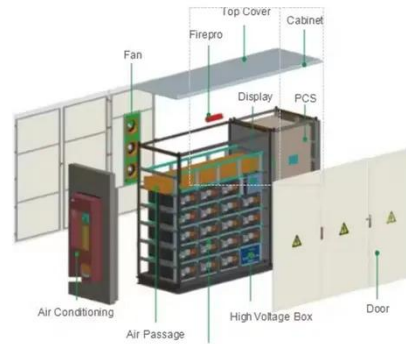

power station under construction in the Alor Gajah District of Malaysia.

[Get Started](#)

Kuala Langat power station

Aug 5, 2025 · Kuala Langat power station is an operating power station of at least 720-megawatts (MW) in Kuala Langat, Selangor, Malaysia. It is also known as Genting Sanyen, KLPP.

[Get Started](#)

Klang Valley : Cyberjaya Map, Power Station

Streetsdirectory .my KL is the most popular KL Map & Travel guide. Comes with KL Hotels, Landmarks & Traveler Tips on Kuala Lumpur, Malaysia.

[Get Started](#)