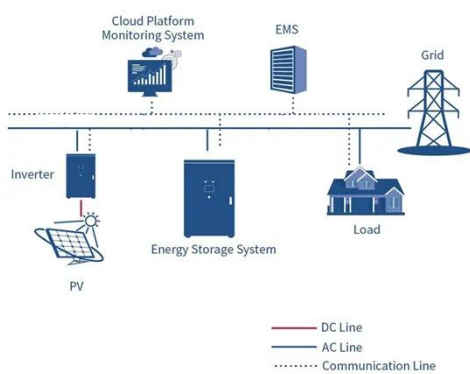

power station under construction in the Alor Gajah District of Malaysia.

[Get Started](#)

Kuala Langat power station

Aug 5, 2025 · Kuala Langat power station is an operating power station of at least 720-megawatts (MW) in Kuala Langat, Selangor, Malaysia. It is also known as Genting Sanyen, KLPP.

[Get Started](#)

Klang Valley : Cyberjaya Map, Power Station

Streetsdirectory .my KL is the most popular KL Map & Travel guide. Comes with KL Hotels, Landmarks & Traveler Tips on Kuala Lumpur, Malaysia.

[Get Started](#)